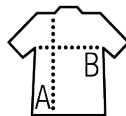

SOL'S ROXY

Quality

SOFT SHELL 340
 94% polyester, 6% elastane
 100% polyester polar fleece lining
 3 layers
 8000 mm waterproof breathable membrane

Style

FEMININE & SPORTY

2 zipped side pockets
 1 zipped chest pocket
 Waist adjustable drawstring
 Adjustable cuffs with self-gripping fastener

Sizes	S	M	L	XL	XXL
A/B	63/46	65/49	67/52	69/55	71/58

PACKING

1

10

Carton size
weight :

60 x 40 x 21 cm
7,9 kg

FEATURES

White